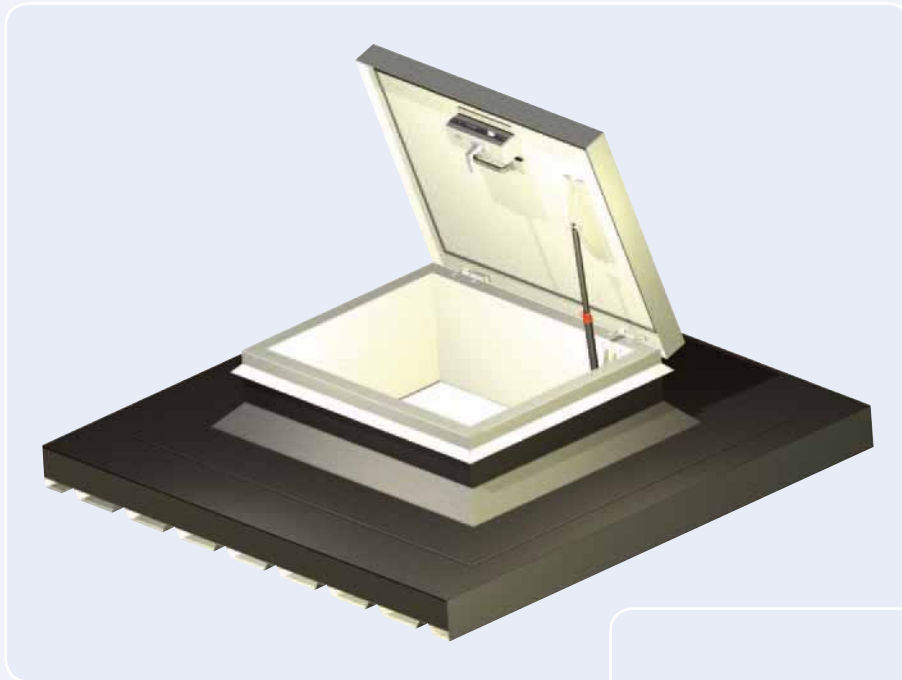

Sky-XS roof access hatch

Safe and durable roof access hatch

Legislation is becoming increasingly tight with regard to the safety of roof access. These measures are designed to vouch for the safety of mechanics while performing installation and maintenance on roofs. The Brakel roof access hatch is therefore equipped with an easy to open/close hatch, which was developed not only all safety requirements applicable, but also the latest wishes in the area of energy performance.

Materials and insulation value

The Brakel roof access hatch is made of high quality aluminium, and supplied as standard with a completely corrosion-resistant, blank finish. If required, the Sky-XS can also be supplied with a powder coat finish in RAL colour 1013.

The raised edge of the hatch has a unique insulation thickness of 50 mm. Furthermore, the overall height of the hatch enables the addition of an extra 19-cm-thick layer of insulation material. However, the cover of the hatch itself is also fitted with an extra-thick insulation layer. U value: 0.54 W/m²K.

Bolt

The Brakel roof access hatch is equipped with a unique bolt which is aesthetically incorporated in the hatch opening mechanism. It therefore causes hardly any obstruction whatsoever to roof access, which helps improve safety. The bolt allows for easy fastening and unfastening.