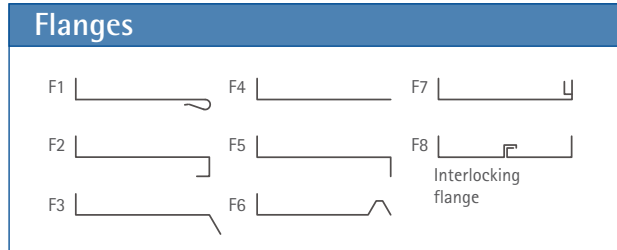

Regulations

The system is tested and certified in accordance with EN 12101-2.

Type	Clear width in mm				Aerodynamic surface (m²)		Weight Kg
	LB/GHB		HB		LB/GHB	HB	
	A	B	C	D			
060 - 3	600	720	640	760	0.26	0.29	36
060 - 4	600	940	640	980	0.34	0.38	40
060 - 5	600	1160	640	1200	0.42	0.46	44
060 - 6	600	1380	640	1420	0.50	0.55	49
060 - 7	600	1600	640	1640	0.58	0.63	53
060 - 8	600	1820	640	1860	0.66	0.71	58
060 - 9	600	2040	640	2080	0.73	0.80	62
060 - 10	600	2260	640	2300	0.81	0.90	67
060 - 11	600	2480	640	2520	0.89	0.98	71
060 - 12	600	2700	640	2740	0.79	1.05	76
060 - 13	600	2920	640	2960	1.05	1.14	80
120 - 3	1200	720	1240	760	0.52	0.57	50
120 - 4	1200	940	1240	980	0.68	0.73	57
120 - 5	1200	1160	1240	1200	0.84	0.89	64
120 - 6	1200	1380	1240	1420	0.99	1.06	70
120 - 7	1200	1600	1240	1640	1.15	1.22	77
120 - 8	1200	1820	1240	1860	1.31	1.38	83
120 - 9	1200	2040	1240	2080	1.47	1.57	90
120 - 10	1200	2260	1240	2300	1.65	1.74	96
120 - 11	1200	2480	1240	2520	1.82	1.91	103
120 - 12	1200	2700	1240	2740	1.94	2.04	109
120 - 13	1200	2920	1240	2960	2.10	2.20	116
180 - 3	1800	720	1840	760	0.78	0.84	66
180 - 4	1800	940	1840	980	1.02	1.08	75
180 - 5	1800	1160	1840	1200	1.25	1.32	84
180 - 6	1800	1380	1840	1420	1.49	1.57	93
180 - 7	1800	1600	1840	1640	1.73	1.84	102
180 - 8	1800	1820	1840	1860	1.97	2.09	111
180 - 9	1800	2040	1840	2080	2.24	2.33	120
180 - 10	1800	2260	1840	2300	2.48	2.53	129
180 - 11	1800	2480	1840	2520	2.72	2.83	138
180 - 12	1800	2700	1840	2740	2.92	3.02	147
180 - 13	1800	2920	1840	2960	3.15	3.27	156

Technical modifications reserved

T: +44 (0)29 2077 6160 www.airvent.co.uk

Printed upon 100% recycled paper using environmentally friendly processes
Designed and produced by Horizon Digital Media Ltd www.horizondm.com