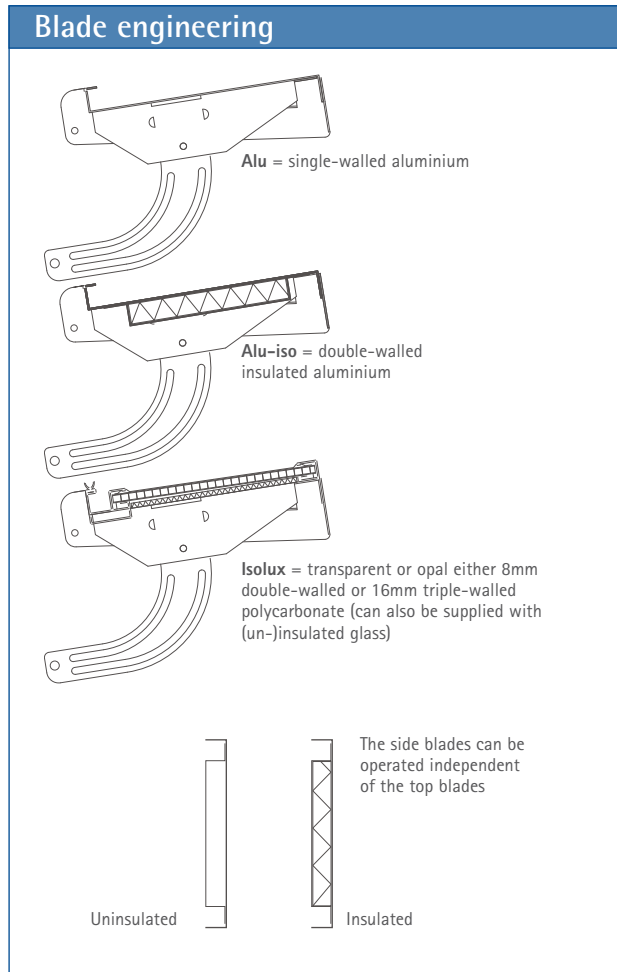

Regulations

The system is tested and certified in accordance with EN 12101-2.

Type	Clear width in mm				Aerodynamic surface (m²)		Weight Kg
	LB/GHB		HB		LB/GHB	HB	
	A	B	C	D			
060 - 3	600	720	640	760	0.26	0.29	36
060 - 4	600	940	640	980	0.34	0.38	40
060 - 5	600	1160	640	1200	0.42	0.46	44
060 - 6	600	1380	640	1420	0.50	0.55	49
060 - 7	600	1600	640	1640	0.58	0.63	53
060 - 8	600	1820	640	1860	0.66	0.71	58
060 - 9	600	2040	640	2080	0.73	0.80	62
060 - 10	600	2260	640	2300	0.81	0.90	67
060 - 11	600	2480	640	2520	0.89	0.98	71
060 - 12	600	2700	640	2740	0.79	1.05	76
060 - 13	600	2920	640	2960	1.05	1.14	80
120 - 3	1200	720	1240	760	0.52	0.57	50
120 - 4	1200	940	1240	980	0.68	0.73	57
120 - 5	1200	1160	1240	1200	0.84	0.89	64
120 - 6	1200	1380	1240	1420	0.99	1.06	70
120 - 7	1200	1600	1240	1640	1.15	1.22	77
120 - 8	1200	1820	1240	1860	1.31	1.38	83
120 - 9	1200	2040	1240	2080	1.47	1.57	90
120 - 10	1200	2260	1240	2300	1.65	1.74	96
120 - 11	1200	2480	1240	2520	1.82	1.91	103
120 - 12	1200	2700	1240	2740	1.94	2.04	109
120 - 13	1200	2920	1240	2960	2.10	2.20	116
180 - 3	1800	720	1840	760	0.78	0.84	66
180 - 4	1800	940	1840	980	1.02	1.08	75
180 - 5	1800	1160	1840	1200	1.25	1.32	84
180 - 6	1800	1380	1840	1420	1.49	1.57	93
180 - 7	1800	1600	1840	1640	1.73	1.84	102
180 - 8	1800	1820	1840	1860	1.97	2.09	111
180 - 9	1800	2040	1840	2080	2.24	2.33	120
180 - 10	1800	2260	1840	2300	2.48	2.53	129
180 - 11	1800	2480	1840	2520	2.72	2.83	138
180 - 12	1800	2700	1840	2740	2.92	3.02	147
180 - 13	1800	2920	1840	2960	3.15	3.27	156

Technical modifications reserved

T: +44 (0)29 2077 6160 www.airvent.co.uk

Printed upon 100% recycled paper using environmentally friendly processes
Designed and produced by Horizon Digital Media Ltd www.horizondm.com